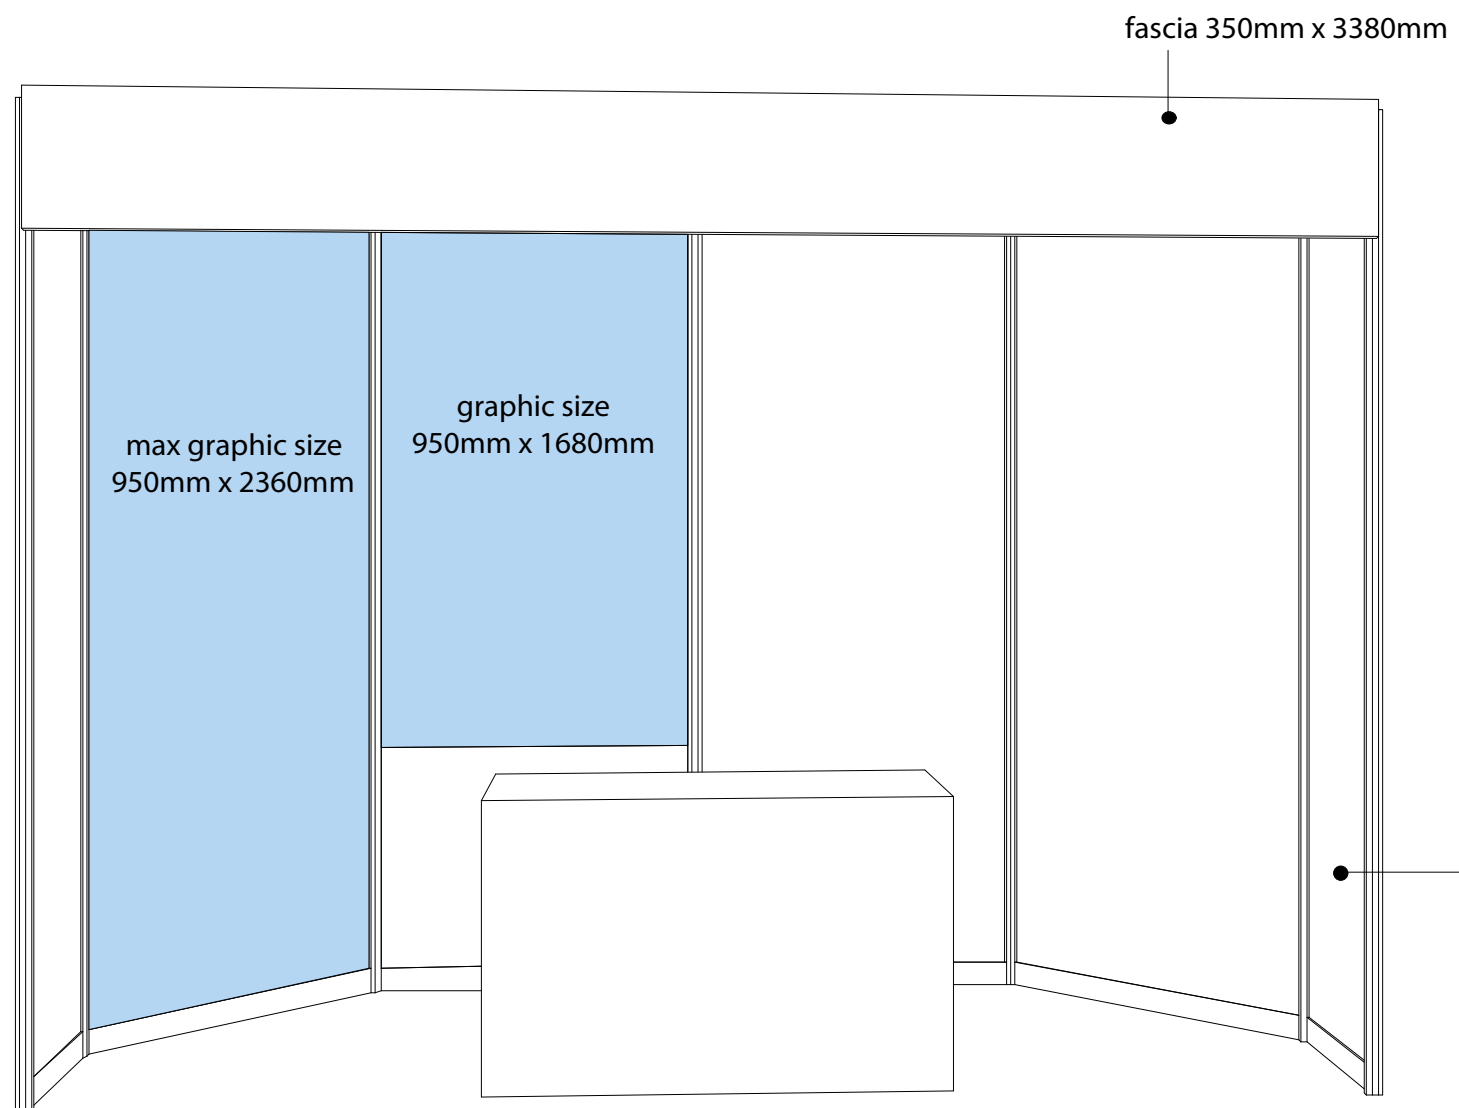

# Stand Dimensions

## Guidelines for Printing Posters

- 4 panels
- Maximum width **950mm**
- + Full length of panel **2360mm**
- + Above table level **1680mm**

NB narrow side panels not for project display

[WWW.EUCYS2018.COM](http://WWW.EUCYS2018.COM)