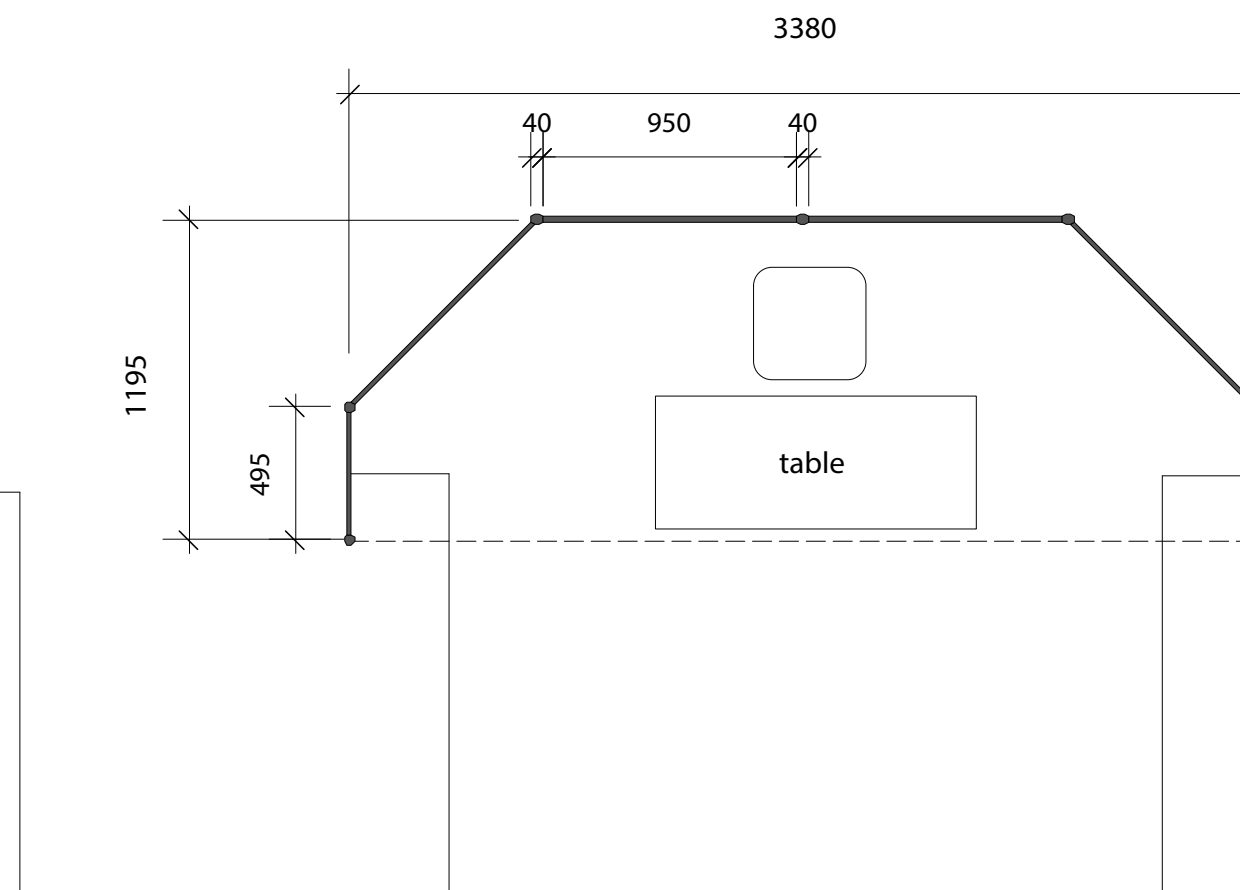

# Stand Dimensions

## Guidelines for Printing Posters

- 4 panels
- Maximum width **950mm**
- + Full length of panel **2360mm**
- + Above table level **1680mm**

NB narrow side panels not for project display

[WWW.EUCYS2018.COM](http://WWW.EUCYS2018.COM)